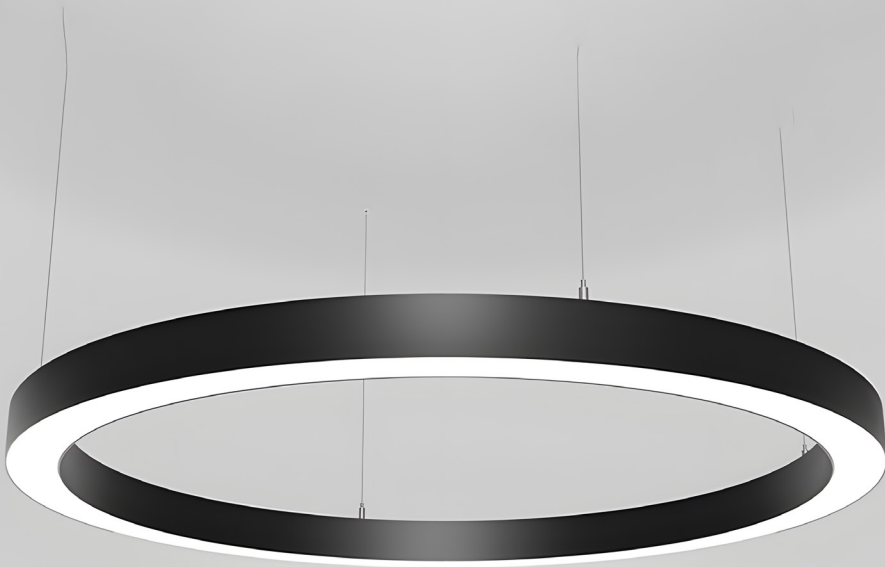

Color Rendering:
CRI >90

Material:
Aluminium 6063

Diffuser:
Opal (light trans. >63%), Clear (>95%)

Lifetime:
30.000 hours L80B10

Dimensions:
35 x 37,5 x 600 mm (W x H x Ø)

Guarantee:
3 years (LED Chip & driver)

Installation:
Wire suspension max. 3500mm /
Surface Mount

Protection:
IP20

Driver:
External, not included

Dimmable:
DALI, Casambi and On/Off

Certifications:
CE