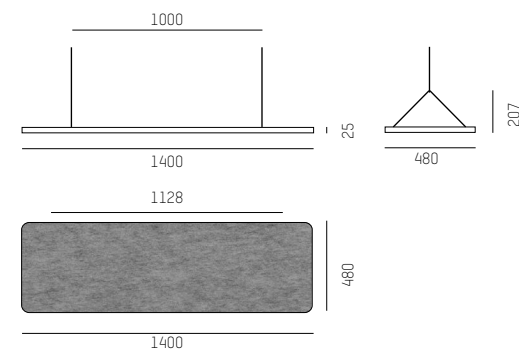

ACOUSTIC PANEL SQUARE

CODE	COLOUR
585-00404	grey mottled
585-00405	white mottled
585-00409	anthracite mottled

Inkl. Abhängung / incl. suspension