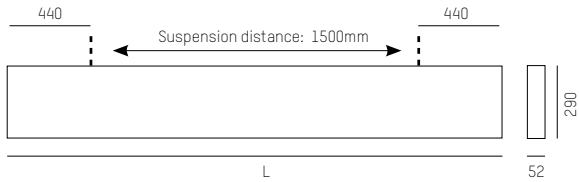

BAFFLES

BAFFEL STANDARD BAFFLE STANDARD	LÄNGE LENGHT
785-00110000009X0	2380mm