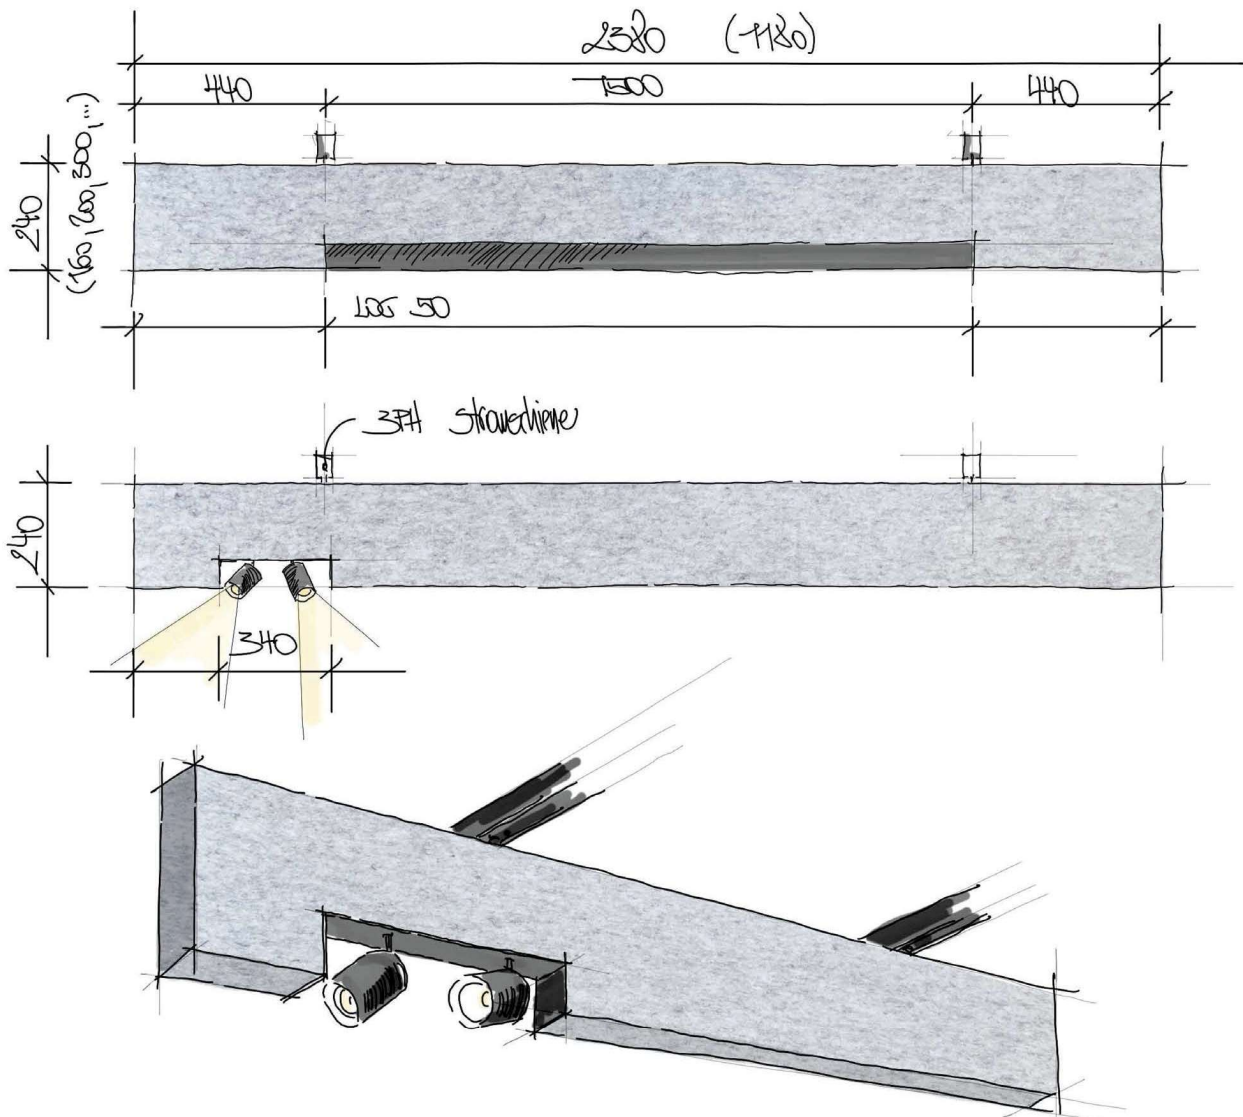

SILENT MOOD OF LIGHT

A reduced acoustic impact enhances the well-being, concentration and the performance and has proven to reduce stress. Especially in auditoriums, theatres, seminar and class rooms as well as in offices the acoustic plays a major role. The acoustic behaviour can be optimized by sound-absorbing elements in the room.

Acoustic baffles with light inserts.

With their large and diffuse reflecting surface, our baffles made of thermally bonded non-woven fabric reduce the noise impact. On top of that, they are made of 60% of recycled PET bottles. The suspension hooks, fully flush in the baffle, are directly attached to the 3-phase track system and can be placed variably along the track system without the need to reassemble it. Illumination elements like MOVA or LOG50 are mounted on the front edge and create not only excellent room acoustics, but also the right lighting atmosphere.