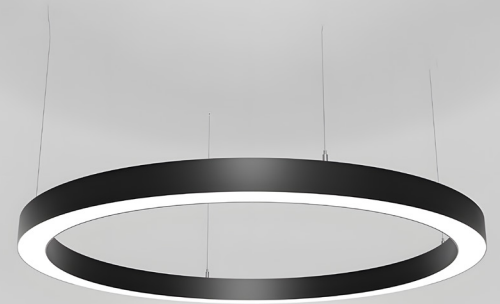

ON RING 800

Datasheet

Versatile round profile that can be used in various arrangements and heights. Available sizes vary between Ø300-5000mm, upon request.

Color	Beam Angle	CCT	COB flux	System power
●	60°	3000K	1600lm	>38,4W/m
○				

Other technical characteristics