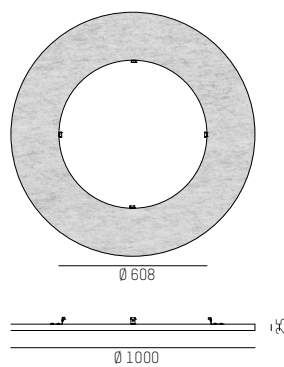

BOARD ROUND 600

CODE	COLOUR
585-00604	grey mottled
585-00605	white mottled
585-00629	anthracite mottled