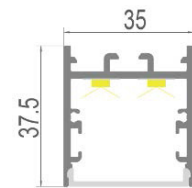

Other technical characteristics

Color Rendering:
CRI >90

Material:
Aluminium 6063

Diffuser:
Opal (light trans. >63%), Clear (>95%)

Lifetime:
30.000 hours L80B10

Dimensions:
35 x 37,5 x 800 mm (W x H x Ø)

Guarantee:
3 years (LED Chip & driver)

Installation:
Wire suspension max. 3500mm /
Surface Mount

Protection:
IP20

Driver:
External, not included

Dimmable:
DALI, Casambi and On/Off

Certifications:
CE