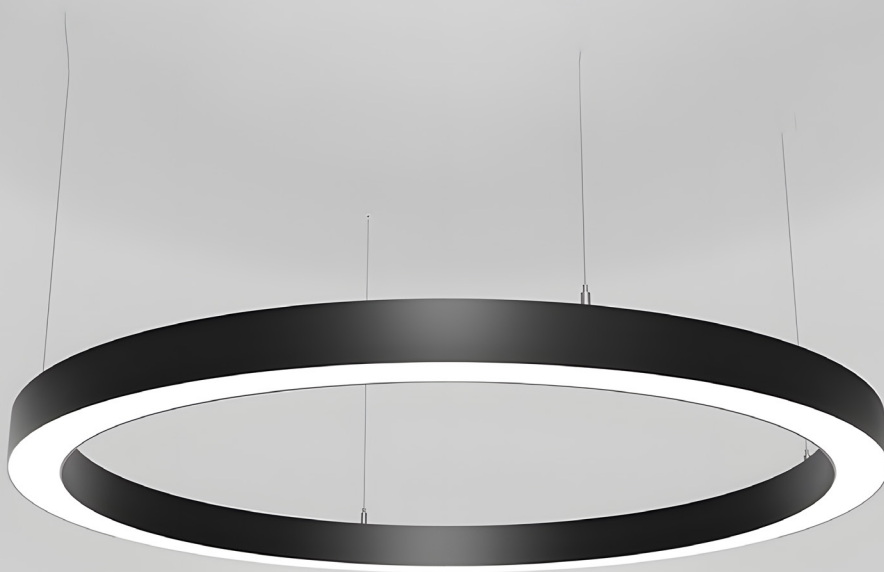

Color Rendering:
CRI >90

Material:
Aluminium 6063

Diffuser:
Opal (light trans. >63%), Clear (>95%)

Lifetime:
30.000 hours L80B10

Dimensions:
35 x 37,5 x 800 mm (W x H x Ø)

Guarantee:
3 years (LED Chip & driver)

Installation:
Wire suspension max. 3500mm /
Surface Mount

Protection:
IP20

Driver:
External, not included

Dimmable:
DALI, Casambi and On/Off

Certifications:
CE