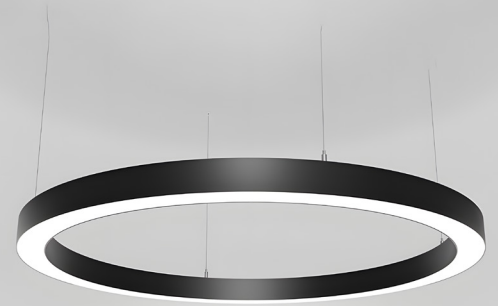

## Datasheet

Versatile round profile that can be used in various arrangements and heights. Available sizes vary between Ø300-5000mm, upon request.

Color	Beam Angle	CCT	COB flux	System power
●	60°	3000K	1600lm	>38,4W/m
○				