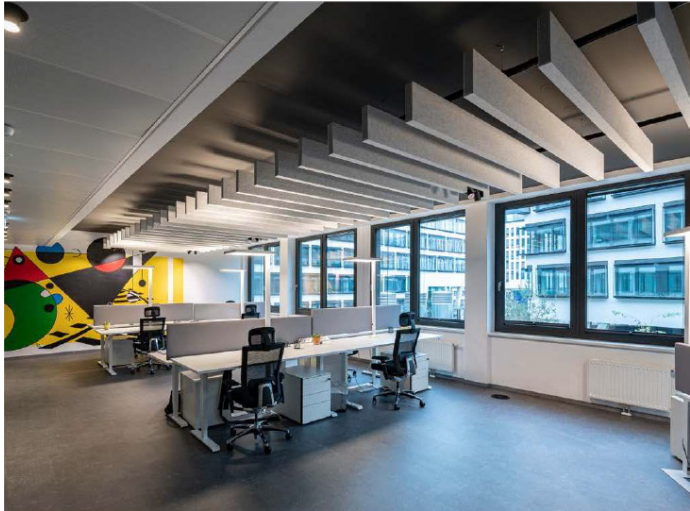

# ACOUSTIC

Neom Free City, Freistadt, Austria  
Planing & Realisation: Ben Elmecker  
Photo: Joachim Rauch