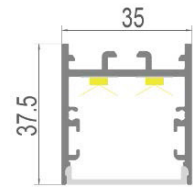

Other technical characteristics

Color Rendering:
CRI >90

Material:
Aluminium 6063

Diffuser:
Opal (light trans. >63%), Clear (>95%)

Lifetime:
30.000 hours L80B10

Dimensions:
35 x 37,5 x 600 mm (W x H x Ø)

Guarantee:
3 years (LED Chip & driver)

Installation:
Wire suspension max. 3500mm /
Surface Mount

Protection:
IP20

Driver:
External, not included

Dimmable:
DALI, Casambi and On/Off

Certifications:
CE