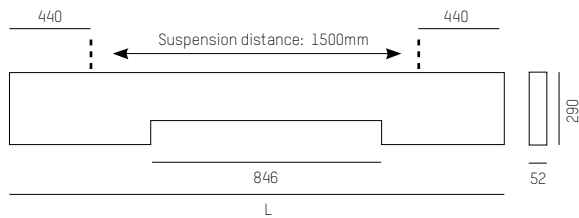

BAFFEL FÜR LOG 50 846 BAFFLE FOR LOG 50 846	LÄNGE LENGHT
785-00210000009X0	2380mm