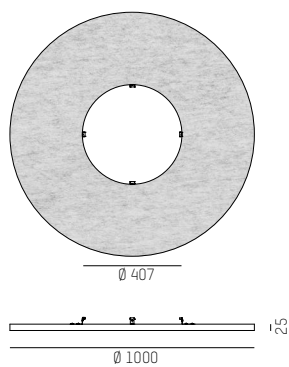

BOARD ROUND

BOARD ROUND

Design: INHOUSE

Aus akustisch wirksamen Material - BIDO Hängeleuchte separat konfigurieren
Made of acoustically effective material, BIDO Pendant must be configured separately
Realizzato in materiale fonoassorbente; Configurare separatamente la lampada a sospensione BIDO
En matériau acoustiquement efficace; Configurer la lampe à suspendre BIDO séparément

BOARD ROUND 400

CODE	COLOUR
585-00504	grey mottled
585-00505	white mottled
585-00529	anthracite mottled