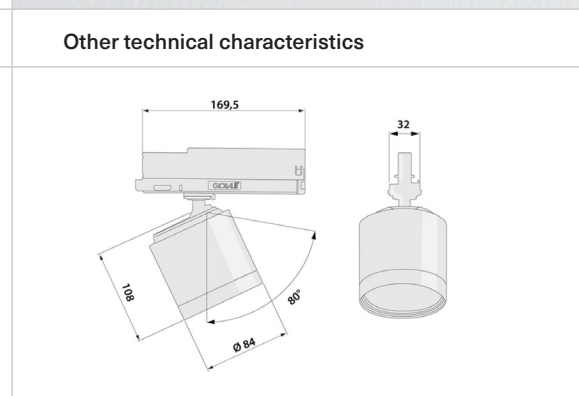

## Datasheet

Add visual interest to any room with the STANDARD track light. The high efficiency fixture casts a soft and focused glow onto displays or inventory, while also saving energy.

HIGH  
EFFICIENCY

Color	Beam Angle	CCT	System flux	System power
●	15°	2700K	3090lm (3000K)	25,4W (650mA)
●	20°	3000K	3265lm (4000K)	
○	30°	3500K		
		4000K		

**Color Rendering:**  
CRI > 90

**Material:**  
Die-cast aluminium