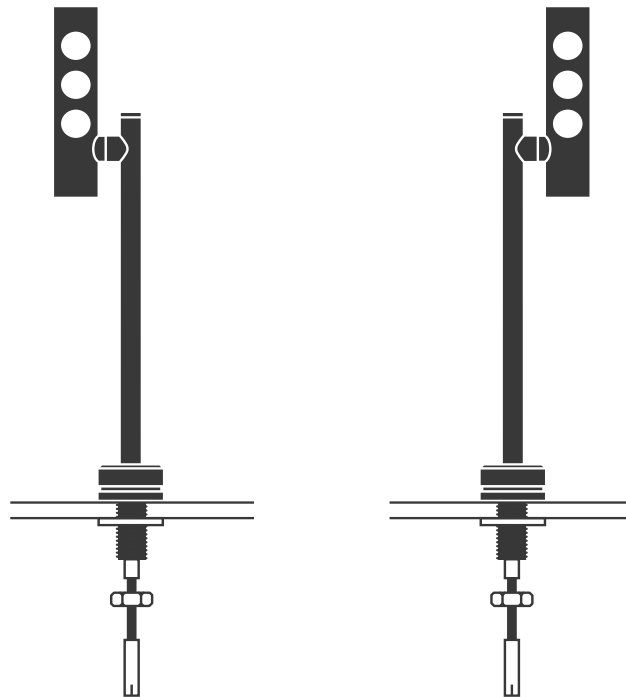

OnPole

OnPole

OnPole is a flexible pole in three different heights with a head with 3 LEDs, which can be tilted and turned for focusing on displayed items in showcases.

WATT: 3W
Lumen: 210lm
CCT: 3000K, 4000K on request.
Finish: Black
CRI: >90Ra

OnPole

ON POLE - SPECIFICATIONS

Art.No	Product	Height	Head position	Watt	Lumen	CCT	Finish Colour
ELS60200703L	OnPole S6020 70mm 3W CC 350mA CRI>90 3000K black, Head on left side	70mm	Left	3W	210Lm	3000K	Black
ELS60200703R	OnPole S6020 70mm 3W CC 350mA CRI>90 3000K black, Head on right side	70mm	Right	3W	210Lm	3000K	Black
ELS60201453L	OnPole S6020 145mm 3W CC 350mA CRI>90 3000K black, Head on left side	145mm	Left	3W	210Lm	3000K	Black
ELS60201453R	OnPole S6020 145mm 3W CC 350mA CRI>90 3000K black, Head on right side	145mm	Right	3W	210Lm	3000K	Black
ELS60202603L	OnPole S6020 260mm 3W CC 350mA CRI>90 3000K black, Head on left side	260mm	Left	3W	210Lm	3000K	Black
ELS60202603R	OnPole S6020 260mm 3W CC 350mA CRI>90 3000K black, Head on right side	260mm	Right	3W	210Lm	3000K	Black

OnPole

Installation

ONPOLE is a flexible pole in three different heights with a head with 3 LEDs, which can be tilted and turned for focusing on displayed items in showcases.

1. Switch off the power of the mains supply and the connection lead before installing the product
2. Drill $\varnothing 10.5\text{mm}$ of a hole
3. Remove the nut and insert the thread until