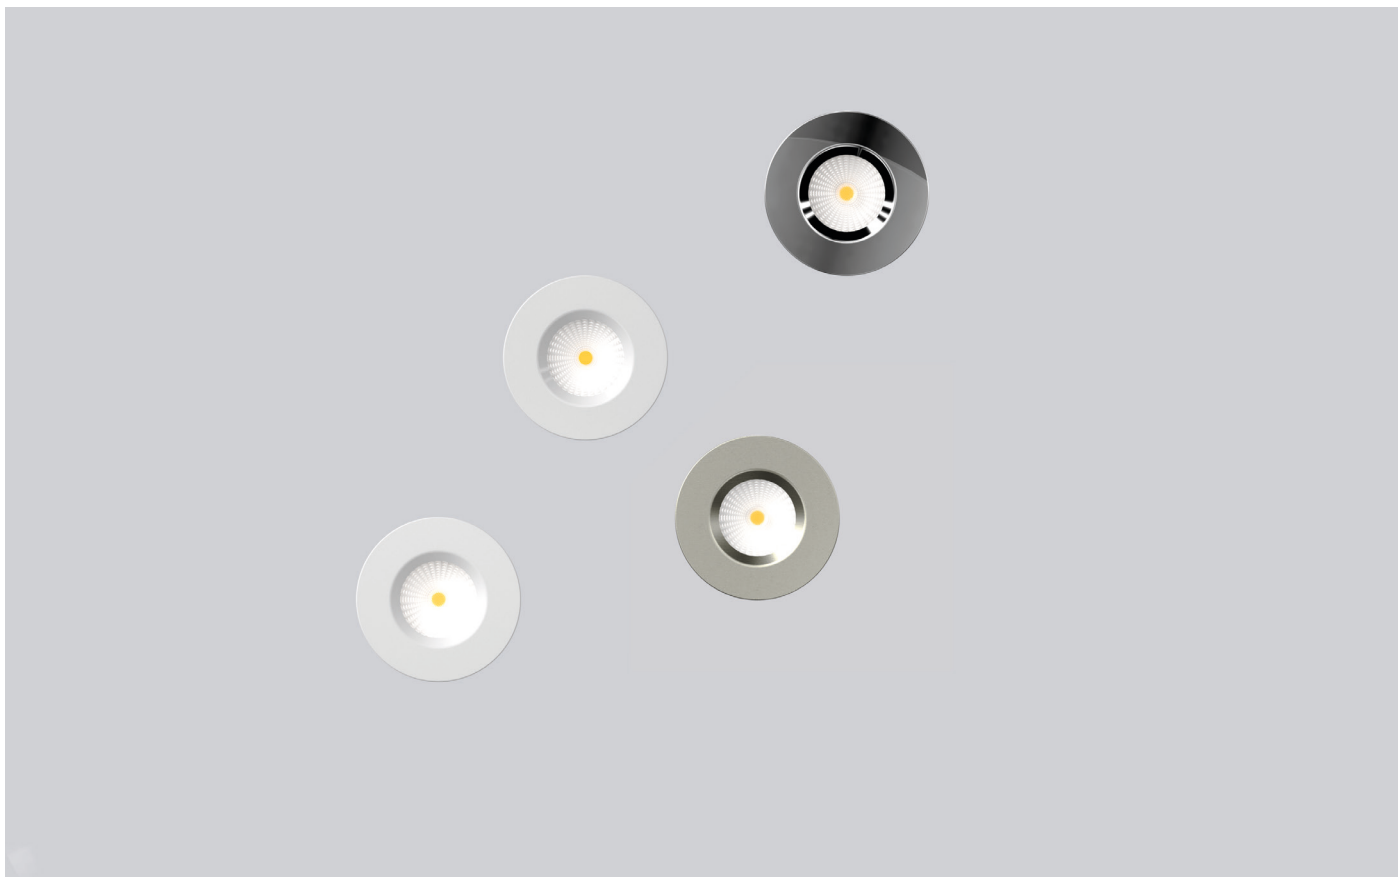

# OnFlex

Color rendering: CRI > 90  
 Color temperature CCT: 2700K, 3000K, 4000K (SDCM<3)  
 Luminous flux: 550lm  
 Efficacy: 78lm/W  
 Power consumption: 7W  
 Lens: 20/40 degree  
 Voltage : 180mA  
 Lifetime: L70 and B0 at 50.000hrs  
 Guarantee: 2 years  
 Protection: IP44  
 Color options: Glossy White, Matt White, Matt Black  
 Chrome, Brushed Nickel

Fixed angle version  
 Dimensions (WxH): Ø84, H56 mm  
 Cut out: Ø 69 mm

Tiltable (25 degree) version  
 Dimensions (WxH): Ø96, H56 mm  
 Cut out: Ø 79 mm

## OnFlex

Downlight with easy interchangeable discs for that perfect integration with the materials in your interior. 4 finishes are available.