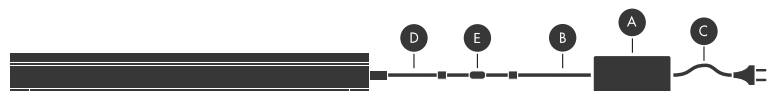

TRACK

A contact track for a simple and flexible connection to the light fittings.

ACCESSORIES

- A. Drivers
- B. Splitters
- C. Power Cables
- D. Extension Cables
- E. Dim/Touch/Remote.