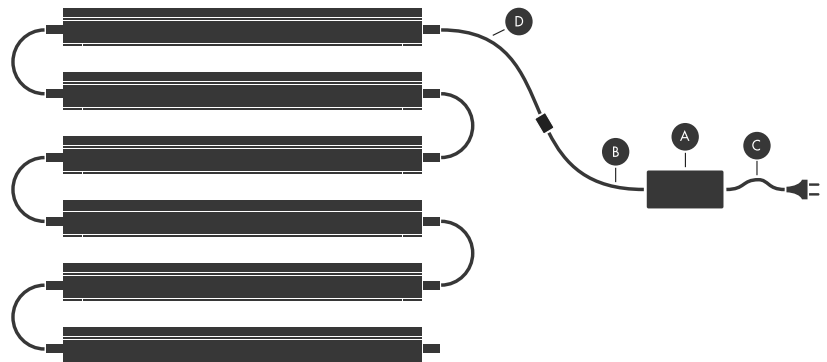

OnEdge10x10

SIDE BY SIDE

Max. Load: 168W

- Comes with 50mm cable/male plug.
- Maximum length of extension wire: 3meter.

LOOP

Max. Load: 75W

- Comes with 50mm cable/male plug
- Comes with 25mm cable/female plug.
- Max length of extension wire: 3meter.

SPLITTERS	
EL1500038	One Way Splitter, w. 350mm white CV cable
EL1500065	3 Way Splitter, w. 350mm white CV cable
EL1500066	6 Way Splitter, w. 350mm white CV cable
EL1500067	10 Way Splitter, w. 350mm white CV cable