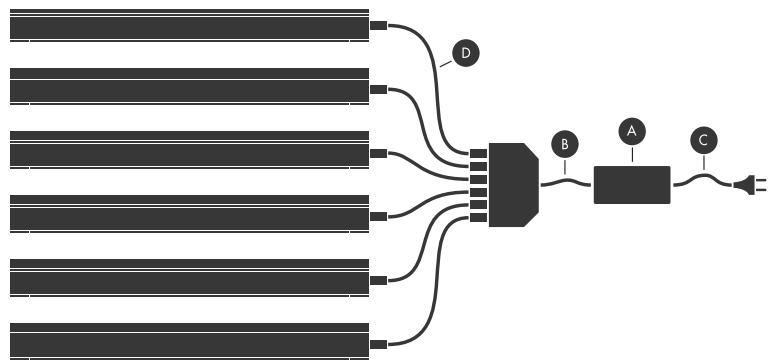

OnEdge10x10

OnEdge10x10

OnEdge is a flexible linear LED shelf lighting system and for display units that is well suited for all retail sectors. OnEdge's range of lengths and color temperatures illuminates perfectly the products natural colors attracting the customers attention.

OnEdge10x10

ON EDGE 10X10

Art.No	Type	Length	Watt	Lumen
EL33.0275.S-XXX	10x10	275	3,6	300
EL33.0400.S-XXX	10x10	400	4,7	395
EL33.0484.S-XXX	10x10	484	5,7	479
EL33.0580.S-XXX	10x10	580	6,9	580
EL33.0880.S-XXX	10x10	880	10,4	875
EL33.0980.S-XXX	10x10	980	12,8	1070
EL33.1180.S-XXX	10x10	1180	15,4	1295

OnEdge10x10

SIDE BY SIDE

Max. Load: 168W

- Comes with 50mm cable/male plug.
- Maximum length of extension wire: 3meter.

LOOP

Max. Load: 75W

- Comes with 50mm cable/male plug
- Comes with 25mm cable/female plug.
- Max length of extension wire: 3meter.