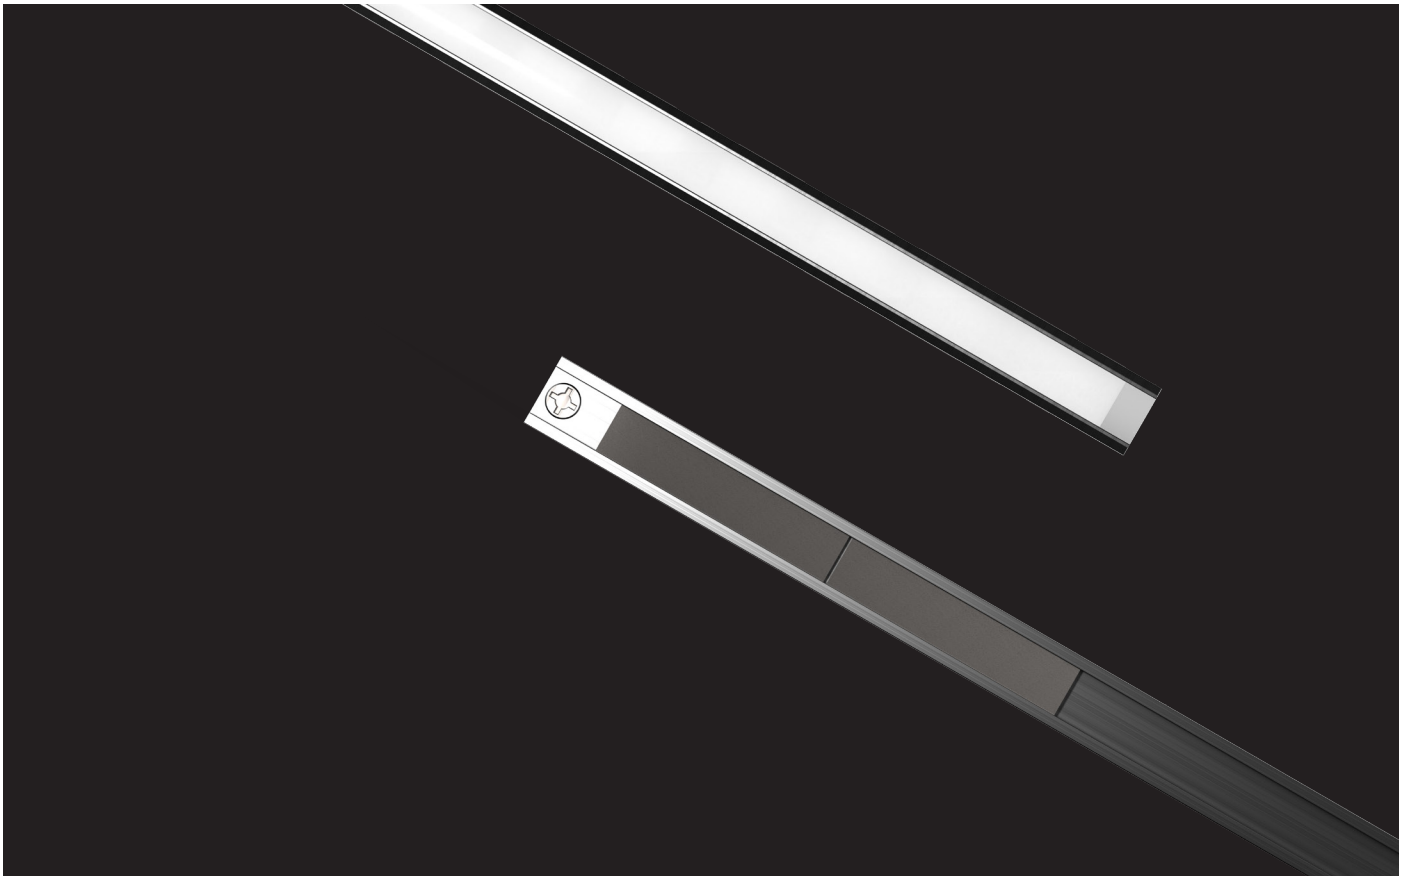

OnEdge10x10

OnEdge10x10

OnEdge is a flexible linear LED shelf lighting system and for display units that is well suited for all retail sectors. OnEdge's range of lengths and color temperatures illuminates perfectly the products natural colors attracting the customers attention.

OnEdge has two formats, 10 X 10 mm and 11 x 23,5mm. Connecting the LED profiles is simple and can be mounted on most surfaces. Installation of both OnEdge has three installation possibilities, Side By Side, loop and On Track that cater for all display challenges.

OnEdge is the ideal shelving lighting choice for food and non-food retail environments.

Protection: IP20
CCT: 3000 / 4000
Voltage: CV 24V
Led Color Matching: SDCM3
Output Maintenance: Comply to LM80
Dimming: Best result with Pulse Width Management (PWM)
Lifetime: 50.000 hours

OnEdge10x10

SIDE BY SIDE

Max. Load: 168W

- Comes with 50mm cable/male plug.
- Maximum length of extension wire: 3meter.

LOOP

Max. Load: 75W

- Comes with 50mm cable/male plug
- Comes with 25mm cable/female plug.
- Max length of extension wire: 3meter.