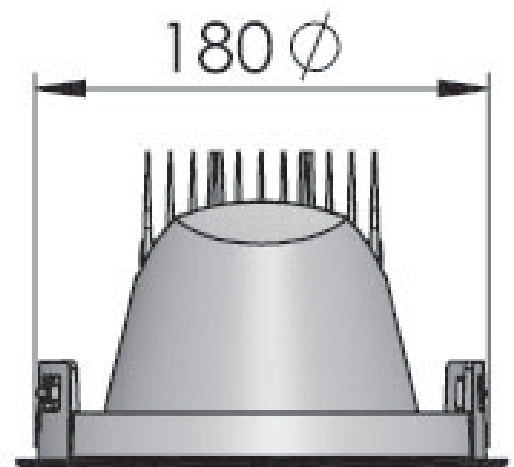

## LeanDL

Lean DL is a high performance recessed luminaire fully made of die-cast aluminium. The luminaire tilts 90° and turns 355° which enables versatile light planning – exceptionally good for lighting walls and shelves.

Color Rendering: CRI > 90, CRI > 80  
Reflector: COB 1206 : 10 °, 24 °, 30 °, 50 ° /  
COB 1212 : 20 °, 40 °, 60 °  
Color options: Black, White, Silver  
Color temperature CCT: 2700K, 3000K, 3500K,  
4000K, 5000K  
Cooling: Passive  
Material: Powder painted die-cast aluminium  
Wattage: Up to 50 W (module)  
Lifetime: 50.000 hours  
Installation: Spring mounted, no tools required  
Color consistency: MacAdams 2 SDCM  
Guarantee: 5 years (LED Chip & driver)  
Dimmable: Available upon request  
LED chip: Citizen  
Protection: IP20  
Cut out Ø: 180 mm

Cut out  $\text{Ø}$ : 180 mm