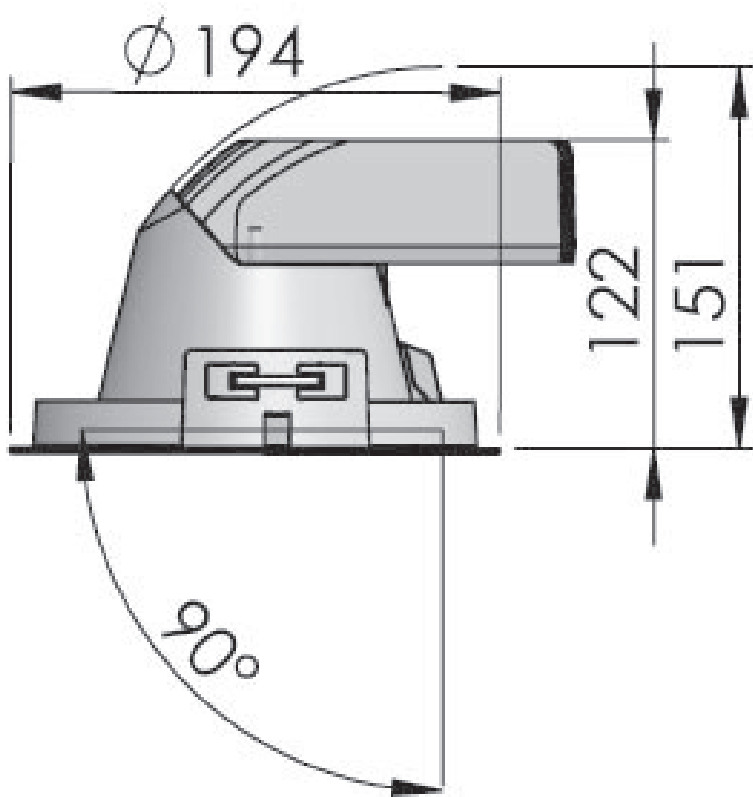

## LeanDL

Lean DL is a high performance recessed luminaire fully made of die-cast aluminium. The luminaire tilts 90° and turns 355° which enables versatile light planning – exceptionally good for lighting walls and shelves.

Color Rendering: CRI > 90, CRI > 80  
Reflector: COB 1206 : 10 °, 24 °, 30 °, 50 ° /  
COB 1212 : 20 °, 40 °, 60 °  
Color options: Black, White, Silver  
Color temperature CCT: 2700K, 3000K, 3500K,  
4000K, 5000K  
Cooling: Passive  
Material: Powder painted die-cast aluminium  
Wattage: Up to 50 W (module)  
Lifetime: 50.000 hours  
Installation: Spring mounted, no tools required  
Color consistency: MacAdams 2 SDCM  
Guarantee: 5 years (LED Chip & driver)  
Dimmable: Available upon request  
LED chip: Citizen  
Protection: IP20  
Cut out Ø: 180 mm

Cut out  $\text{Ø}$ : 180 mm