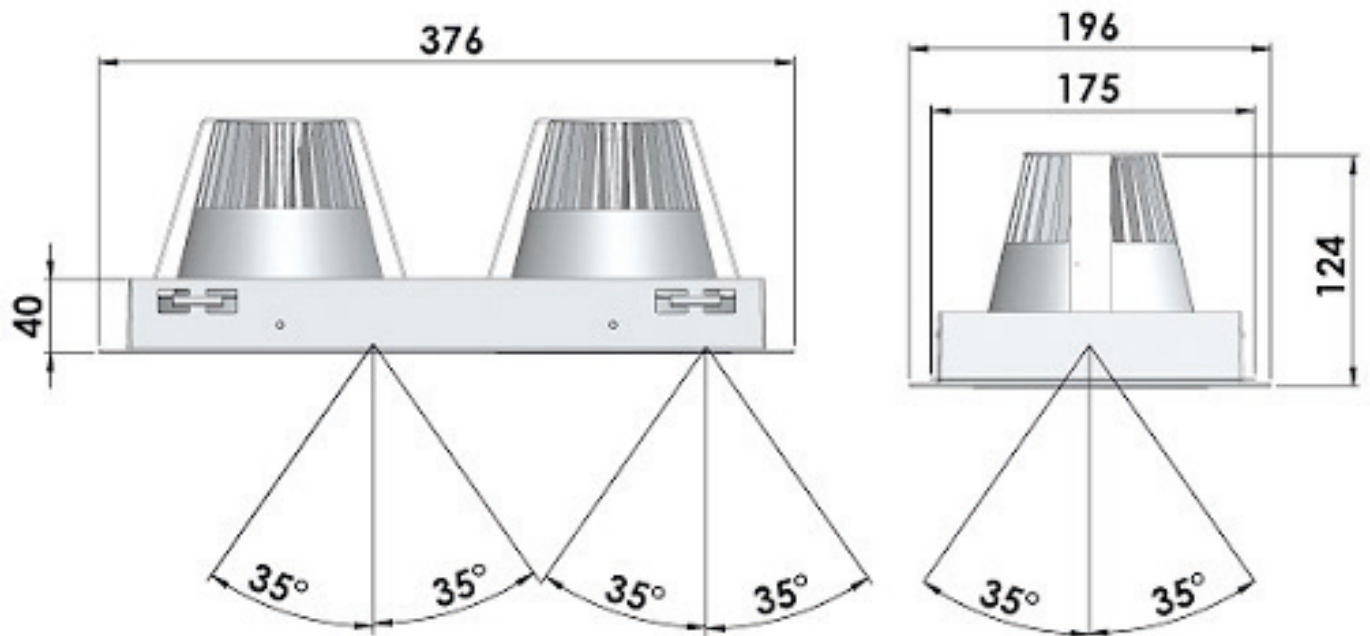

FirstDuoDL

FirstDuoDL

First Duo DL is a solid downlight for creating clean and flush suspended ceilings. The die-cast aluminium body makes the luminaire strong and firm – great cooling capacity increases lifetime.

Color Rendering: CRI > 90, CRI > 80
 Reflector: COB 1206 : 10 °, 24 °, 30 °, 50 ° /
 COB 1212 : 20 °, 40 °, 60 °
 Color options: Black, White, Silver
 Color temperature CCT: 2700K, 3000K, 3500K,
 4000K, 5000K
 Cooling: Passive
 Material: Powder painted die-cast aluminium
 Wattage: Up to 1 x 50 W (module)
 Lifetime: 50.000 hours
 Installation: Spring mounted, no tools required
 Color consistency: MacAdams 2 SDCM
 Guarantee: 5 years (LED Chip & driver)
 Dimmable: Available upon request
 LED chip: Citizen
 Protection: IP20
 Cut out: 180 x 355 mm

Cut out: 180 x 355 mm