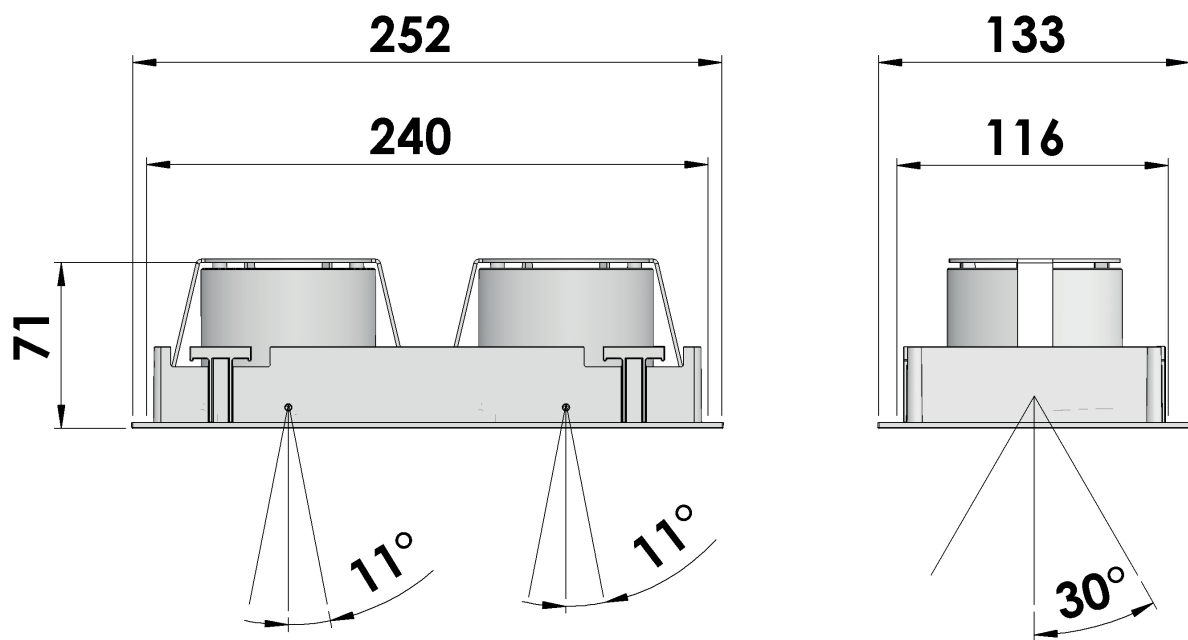

CasaDuoDL

CasaDuoDL

Casa DL Duo is a small cardanic downlight. It is perfect for replacing halogen luminaires with no need for maintenance and improved energy efficiency.

Color Rendering: CRI > 90, CRI > 80
 Reflector: 15 °, 21 °, 32 °, 46 °
 Color options: Black, White, Silver
 Color temperature CCT: 2700K, 3000K, 3500K, 4000K, 5000K
 Cooling: Passive
 Material: Powder painted die-cast aluminium
 Wattage: Up to 2 x 27 W (module)
 Lifetime: 50.000 hours
 Installation: Spring mounted, no tools required
 Color consistency: MacAdams 2 SDCM
 Guarantee: 5 years (LED Chip & driver)
 Dimmable: Available upon request
 LED chip: Citizen
 Protection: IP20
 Cut out: 116 x 240 mm

Cut out: 116 x 240 mm