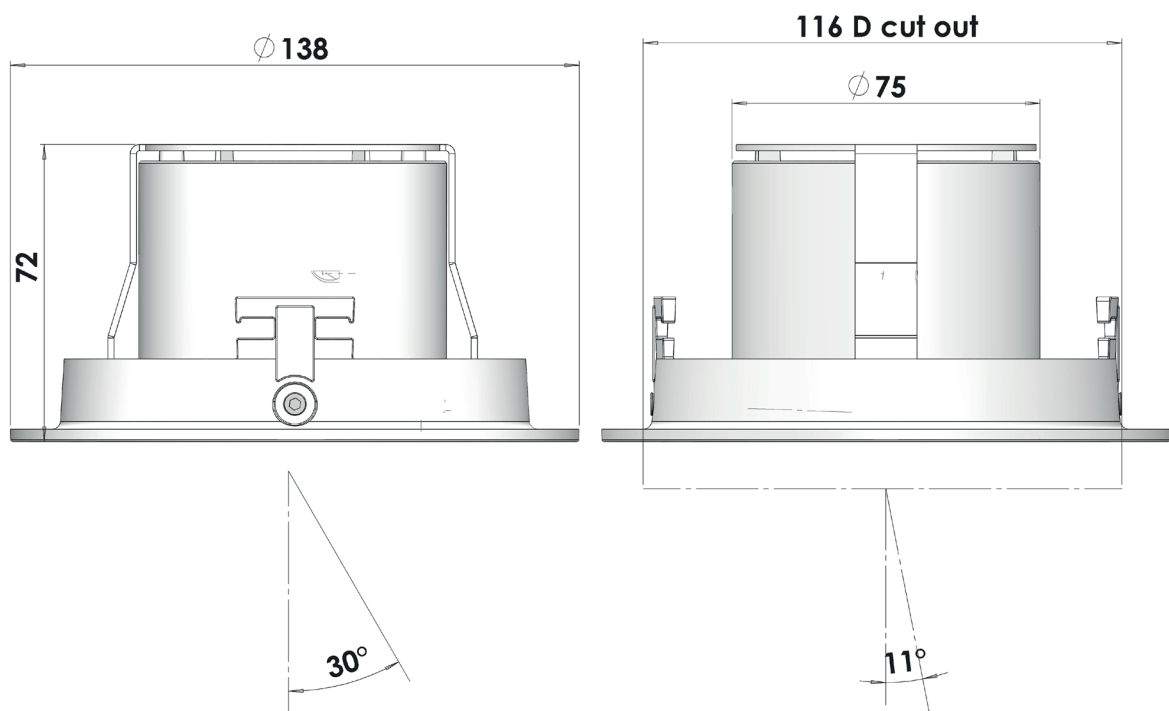

## CasaCircleDL

Casa DL Circle is a small cardanic downlight. It is perfect for replacing halogen luminaires with no need for maintenance and improved energy efficiency.

Color Rendering: CRI > 90, CRI > 80  
 Reflector: 15 °, 21 °, 32 °, 46 °  
 Color options: Black, White, Silver  
 Color temperature CCT: 2700K, 3000K, 3500K, 4000K, 5000K  
 Cooling: Passive  
 Material: Powder painted die-cast aluminium  
 Wattage: Up to 27 W (module)  
 Lifetime: 50.000 hours  
 Installation: Spring mounted, no tools required  
 Color consistency: MacAdams 2 SDCM  
 Guarantee: 5 years (LED Chip & driver)  
 Dimmable: Available upon request  
 LED chip: Citizen  
 Protection: IP20  
 Cut out Ø: 116 mm

CASA Circle dimensions

Cut out  $\phi$ : 116 mm